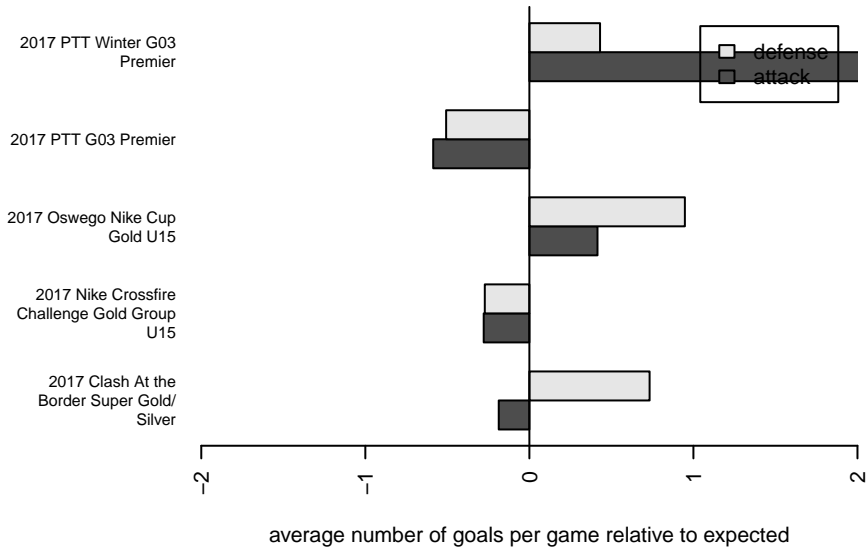

Washington Timbers Red 1 G03

Washington Timbers
 Vancouver, WA
 G03 total strength=1620
 attack=28.85 defense=10.22
 fall league = PTT G03 Premier
 spr league = PTT Win G03 Premier

alt names used:
 WA Timbers 03G Red 1
 WASHINGTON TIMBERS FC 03G RED 1
 WASHINGTON TIMBERS FC 03G RED 1 (WA)
 WASHINGTON TIMBERS FC 2003G RED 1 (V)
 WASHINGTON TIMBERS FC RED 1 U15G'03
 WA Timbers 03G Red 1

Venues played:
 2017 Clash At the Border Super Gold/Silver
 2017 Nike Crossfire Challenge Gold Group U15
 2017 Oswego Nike Cup Gold U15
 2017 PTT G03 Premier
 2017 Timbers Winter Showcase 2003 FWRL U
 2017 PTT Winter G03 Premier

**attack and defense variance (black dot)
relative to other teams
and top 10 in region**

**attack and defense rating
relative to others at age
and all opponents in last 13 months**

Performance relative to 13 month average