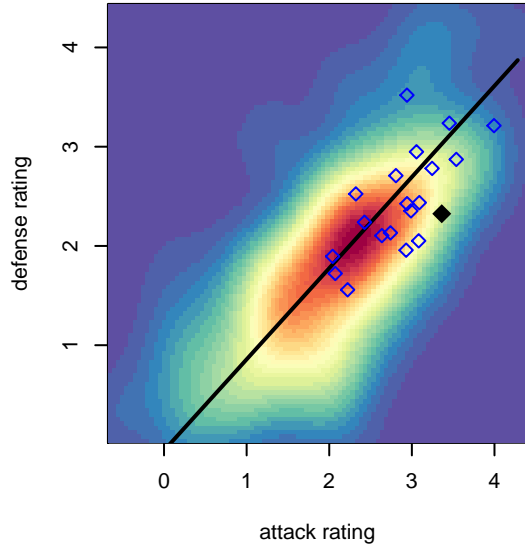

Washington Timbers Red 1 G03

Washington Timbers
 Vancouver, WA
 G03 total strength=1620
 attack=28.85 defense=10.22
 fall league = PTT G03 Premier
 spr league = PTT Win G03 Premier

alt names used:
 WA Timbers 03G Red 1
 WASHINGTON TIMBERS FC 03G RED 1
 WASHINGTON TIMBERS FC 03G RED 1 (WA)
 WASHINGTON TIMBERS FC 2003G RED 1 (V)
 WASHINGTON TIMBERS FC RED 1 U15G'03
 WA Timbers 03G Red 1

**attack and defense variance (black dot)
relative to other teams
and top 10 in region**

**attack and defense rating
relative to others at age
and all opponents in last 13 months**

Performance relative to 13 month average