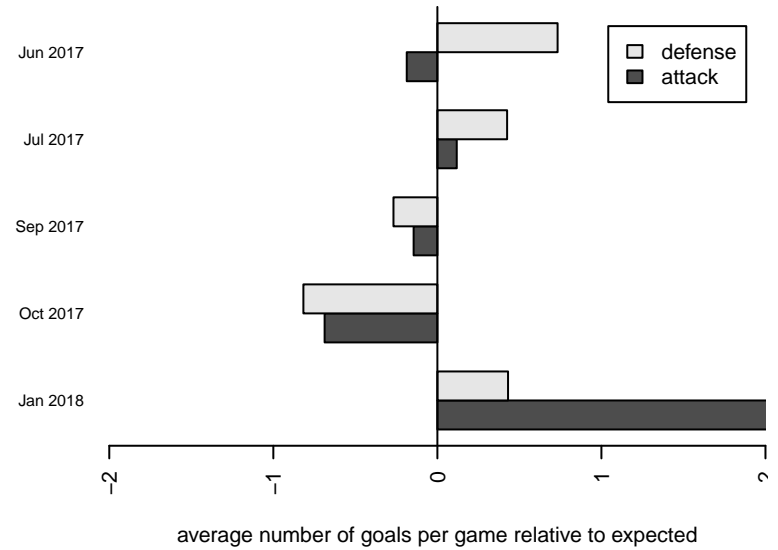

Performance relative to 13 month average