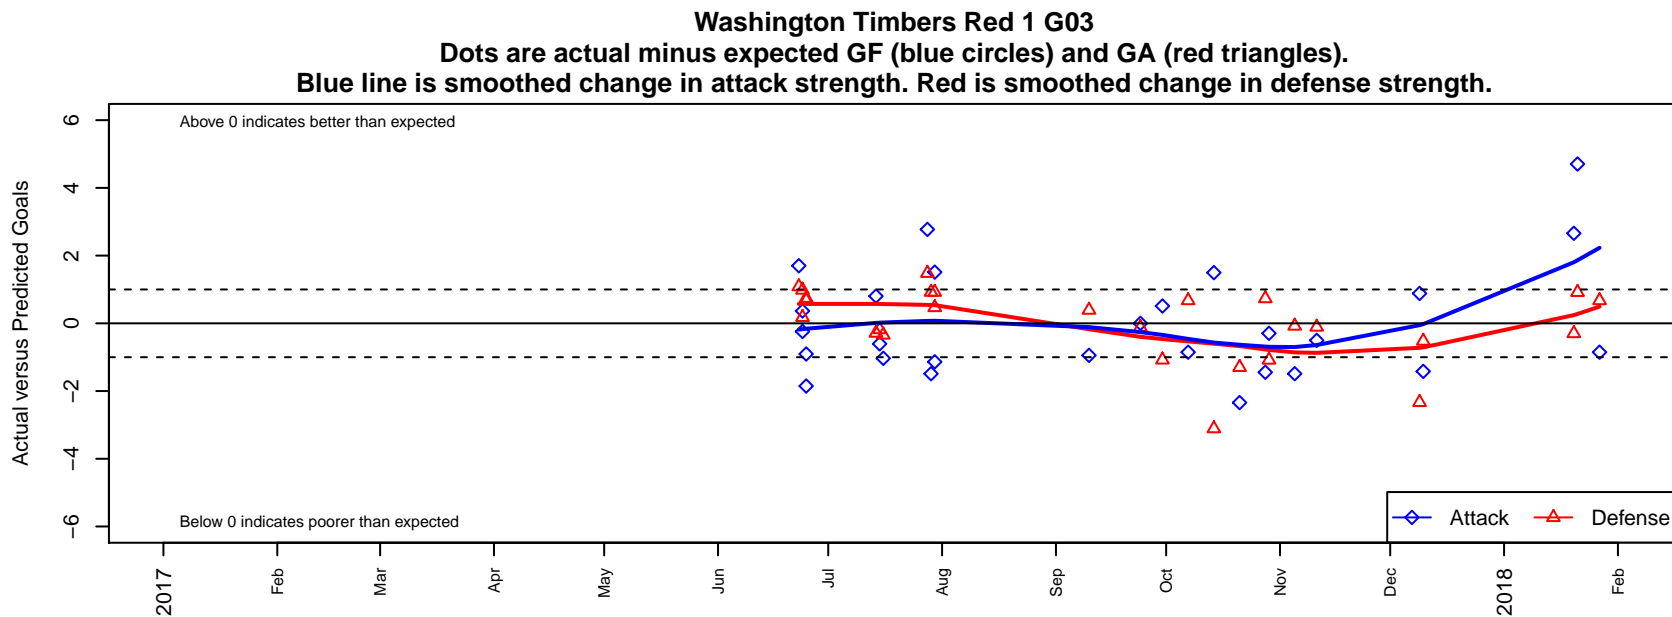

Washington Timbers Red 1 G03

Washington Timbers
 Vancouver, WA
 G03 total strength=1620
 attack=28.85 defense=10.22
 fall league = PTT G03 Premier
 spr league = PTT Win G03 Premier

alt names used:
 WA Timbers 03G Red 1
 WASHINGTON TIMBERS FC 03G RED 1
 WASHINGTON TIMBERS FC 03G RED 1 (WA)
 WASHINGTON TIMBERS FC 2003G RED 1 (V)
 WASHINGTON TIMBERS FC RED 1 U15G'03
 WA Timbers 03G Red 1

**attack and defense variance (black dot)
relative to other teams
and top 10 in region**

**attack and defense rating
relative to others at age
and all opponents in last 13 months**

Performance relative to 13 month average