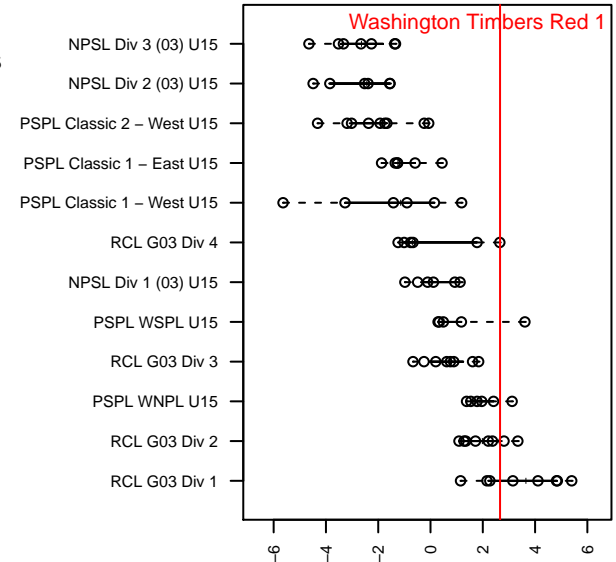

Washington Timbers Red 1 G03

Washington Timbers
 Vancouver, WA
 G03 total strength=1620
 attack=28.85 defense=10.22
 fall league = PTT G03 Premier
 spr league = PTT Win G03 Premier

alt names used:
 WA Timbers 03G Red 1
 WASHINGTON TIMBERS FC 03G RED 1
 WASHINGTON TIMBERS FC 03G RED 1 (WA)
 WASHINGTON TIMBERS FC 2003G RED 1 (V)
 WASHINGTON TIMBERS FC RED 1 U15G'03
 WA Timbers 03G Red 1

Venues played:
 2017 Clash At the Border Super Gold/Silver
 2017 Nike Crossfire Challenge Gold Group U15
 2017 Oswego Nike Cup Gold U15
 2017 PTT G03 Premier
 2017 Timbers Winter Showcase 2003 FWRL U
 2017 PTT Winter G03 Premier

**attack and defense variance (black dot)
relative to other teams
and top 10 in region**

**attack and defense rating
relative to others at age
and all opponents in last 13 months**

Performance relative to 13 month average